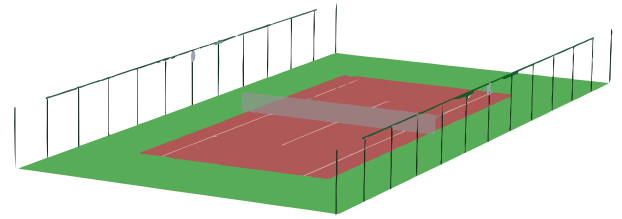

inpi
INSTITUT NATIONAL
DE LA PROPRIÉTÉ
INDUSTRIELLE
Dépôt
Patent FR1771006

NLX
Next Lighting eXperience

Conditions of Use

- ▶ Temperature -30°C to +50°C

Dimensions

- ▶ 2 lines of 8 long bars
 - ▶ 2 lines of 2 short bars
 - ▶ 2 power supply boxes
- 12,47 ft / bar
6,24 ft / bar (for high balls)
approx. 21,6 x 14 x 2,5 in.