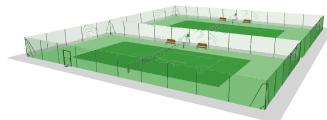

► Compatible with most outdoor tennis court configurations

Single

Multiple

One Opening*

Two Openings*

Benefits

- HALF THE PRICE : low acquisition cost & power consumption
- PLUG & PLAY : 1 day / court - easy installation on the existing grid structure (mounted at 3 m) - no structural works
- EXCEPTIONAL PLAYING COMFORT: no shadow, no glare even with high balls (300 luxes and Uniformity of illuminance 0,7)
- DESIGN : invisible system when turn off. Perfect integration.
- 5 Year Guarantee