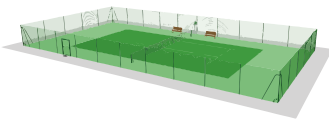

► Compatible with most outdoor tennis court configurations

Single

Multiple

One Opening*

Two Openings*

Benefits

- HALF THE PRICE : low acquisition cost & power consumption
- PLUG & PLAY : 1 day / court - easy installation on the existing grid structure (mounted at 3 m) - no structural works
- EXCEPTIONAL PLAYING COMFORT: no shadow, no glare even with high balls (300 luxes and Uniformity of illuminance 0,7)
- DESIGN : invisible system when turn off. Perfect integration.
- 5 Year Guarantee