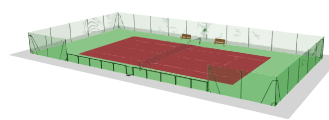

► Compatible with most outdoor tennis court configurations

Single

Multiple

One Opening*

Two Openings*

Benefits

- HALF THE PRICE : low acquisition cost & power consumption
- PLUG & PLAY : 1 day / court - easy installation on the existing grid structure (mounted at 3 m) - no structural works
- EXCEPTIONAL PLAYING COMFORT: no shadow, no glare even with high balls (300 luxes and Uniformity of illuminance 0,7)
- DESIGN : invisible system when turn off. Perfect integration.
- 5 Year Guarantee