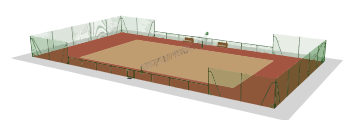

► Compatible with most outdoor tennis court configurations

Single

Multiple

One Opening*

Two Openings*

Benefits

- HALF THE PRICE : low acquisition cost & power consumption
- PLUG & PLAY : 1 day / court - easy installation on the existing grid structure (mounted at 3 m) - no structural works
- EXCEPTIONAL PLAYING COMFORT: no shadow, no glare even with high balls (300 luxes and Uniformity of illuminance 0,7)
- DESIGN : invisible system when turn off. Perfect integration.
- 5 Year Guarantee

inpi
INSTITUT NATIONAL
DE LA PROPRIÉTÉ
INDUSTRIELLE
Dépôt
Patent FR1771006

NLX
Next Lighting eXperience

Conditions of Use

- ▶ Temperature -30°C to +50°C

Dimensions

- ▶ 2 lines of 8 long bars
 - ▶ 2 lines of 2 short bars
 - ▶ 2 power supply boxes
- 12,47 ft / bar
6,24 ft / bar (for high balls)
approx. 21,6 x 14 x 2,5 in.